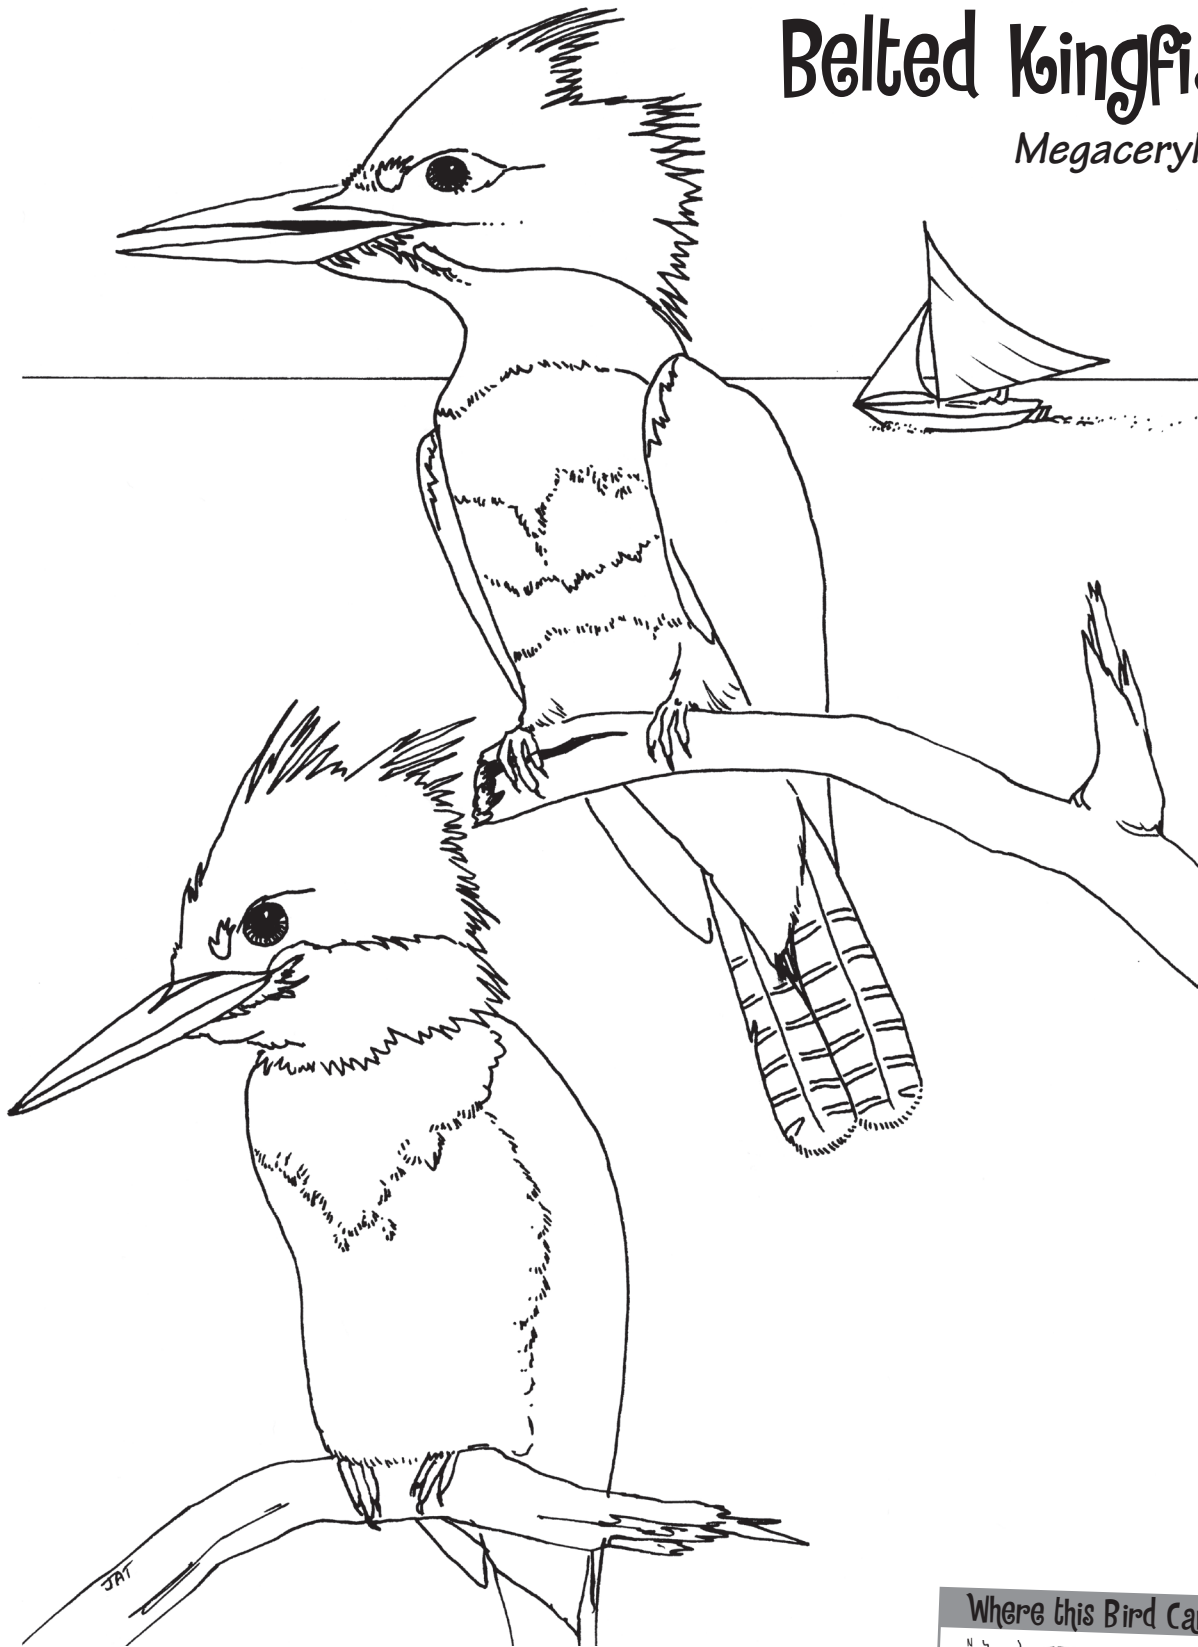

Belted Kingfisher

Megaceryle alcyon

About this Bird

The Belted Kingfisher is easy to spot, sitting on a branch or wire overlooking water. It has a big head with a shaggy crest, stout pointed bill and short legs. Both male and female birds have a slate-blue head and back, white collar and underparts with a blue breast band. Females have an orange-brown lower band and sides. Belted Kingfishers hover over water or watch from low perches, then dive headfirst to catch fish. They frequently announce their presence by their loud rattling calls. A common migrant to the Caribbean, they are seen from September to April. *Bird Size 33 cm, 13 in.*

Where this Bird Can Be Found