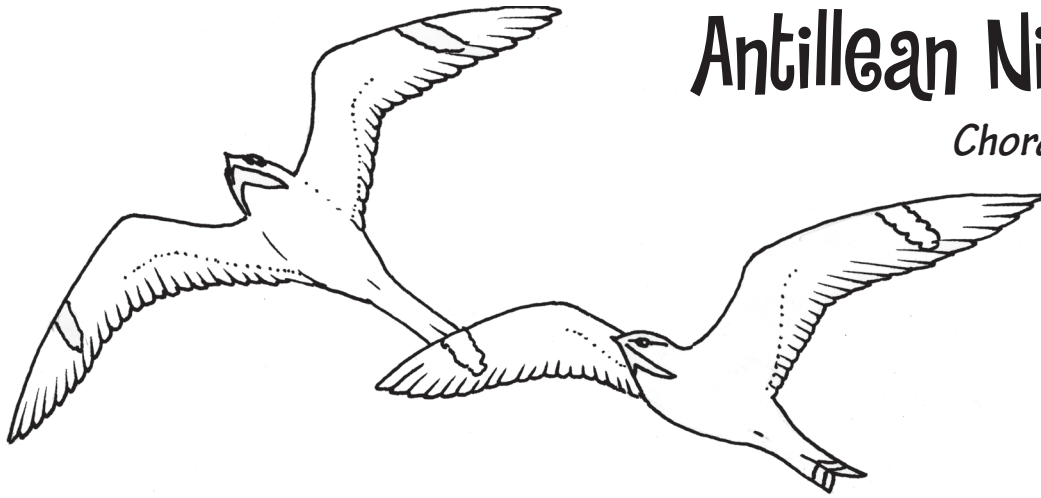

# Antillean Nighthawk

*Chordeiles gundlachii*

## About this Bird

Antillean Nighthawks are mostly seen at dusk flying over fields and roofs. They are easily identified by their swift erratic flight, long pointed wings with white wing patches, and distinctive call *pid-i-mi-dix* or *gimme-me-bit*. During the day they rest on limbs or on the ground where their mottled brown and grey plumage makes them very difficult to see. These birds have wide mouths with stiff bristles that help them catch flying insects. Antillean Nighthawks breed in the summer in the Greater Antilles. They are thought to spend the non-breeding season in South America. Bird Size 22 cm, 8.5 in.